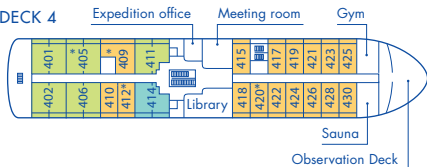

## Deck Plan for Air-Cruises

2024-25 Season

DECK 5

DECK 4

DECK 3

DECK 2

Orange circle: Penthouse Suite

Light green circle: Suite

Yellow circle: Deluxe Veranda Cabin

Light red circle: Veranda Cabin

Blue circle: Porthole Cabin

Dark red circle: Single Veranda Cabin

Teal circle: Triple Suite

\* Only available with queen-size bed