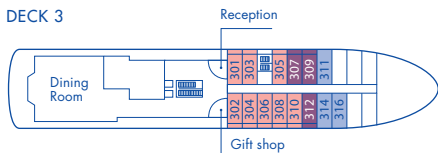

## Deck Plan for Air-Cruises

2024-25 Season

DECK 5

DECK 4

DECK 3

DECK 2

Orange circle: Penthouse Suite

Light green circle: Suite

Yellow circle: Deluxe Veranda Cabin

Light red circle: Veranda Cabin

Blue circle: Porthole Cabin

Dark red circle: Single Veranda Cabin

Teal circle: Triple Suite

\* Only available with queen-size bed