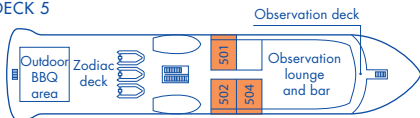

## Deck Plan for Air-Cruises

2024-25 Season

DECK 5

DECK 4

DECK 3

DECK 2

Orange circle: Penthouse Suite

Light green circle: Suite

Yellow circle: Deluxe Veranda Cabin

Light red circle: Veranda Cabin

Blue circle: Porthole Cabin

Dark red circle: Single Veranda Cabin

Teal circle: Triple Suite

\* Only available with queen-size bed