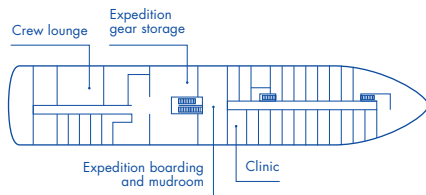

## Deck Plan for Air-Cruises

2024-25 Season

DECK 5

DECK 4

DECK 3

DECK 2

Orange circle: Penthouse Suite

Light green circle: Suite

Yellow circle: Deluxe Veranda Cabin

Light red circle: Veranda Cabin

Blue circle: Porthole Cabin

Dark red circle: Single Veranda Cabin

Teal circle: Triple Suite

\* Only available with queen-size bed