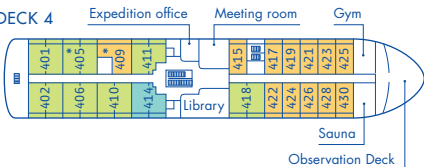

Magellan Explorer

Deck Plan for Air-Cruises

2025-26 Season

DECK 5

DECK 4

DECK 3

DECK 2

CABINS

● Grand Suite

● Penthouse Suite

● Deluxe Veranda Cabin

● Veranda Cabin

● Porthole Cabin

● Single Veranda Cabin

● Triple Suite

* Only available with queen-size bed