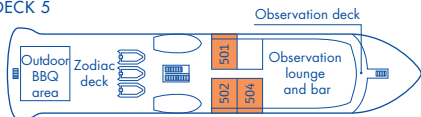

Magellan Explorer

Deck Plan for Air-Cruises

2025-26 Season

DECK 5

DECK 4

DECK 3

DECK 2

CABINS

● Grand Suite

● Penthouse Suite

● Deluxe Veranda Cabin

● Veranda Cabin

● Porthole Cabin

● Single Veranda Cabin

● Triple Suite

* Only available with queen-size bed