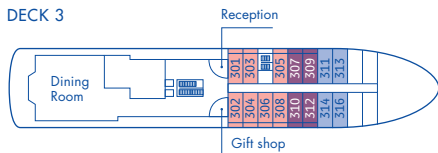

Magellan Explorer

Deck Plan for Air-Cruises

2025-26 Season

DECK 5

DECK 4

DECK 3

DECK 2

CABINS

● Grand Suite

● Penthouse Suite

● Deluxe Veranda Cabin

● Veranda Cabin

● Porthole Cabin

● Single Veranda Cabin

● Triple Suite

* Only available with queen-size bed