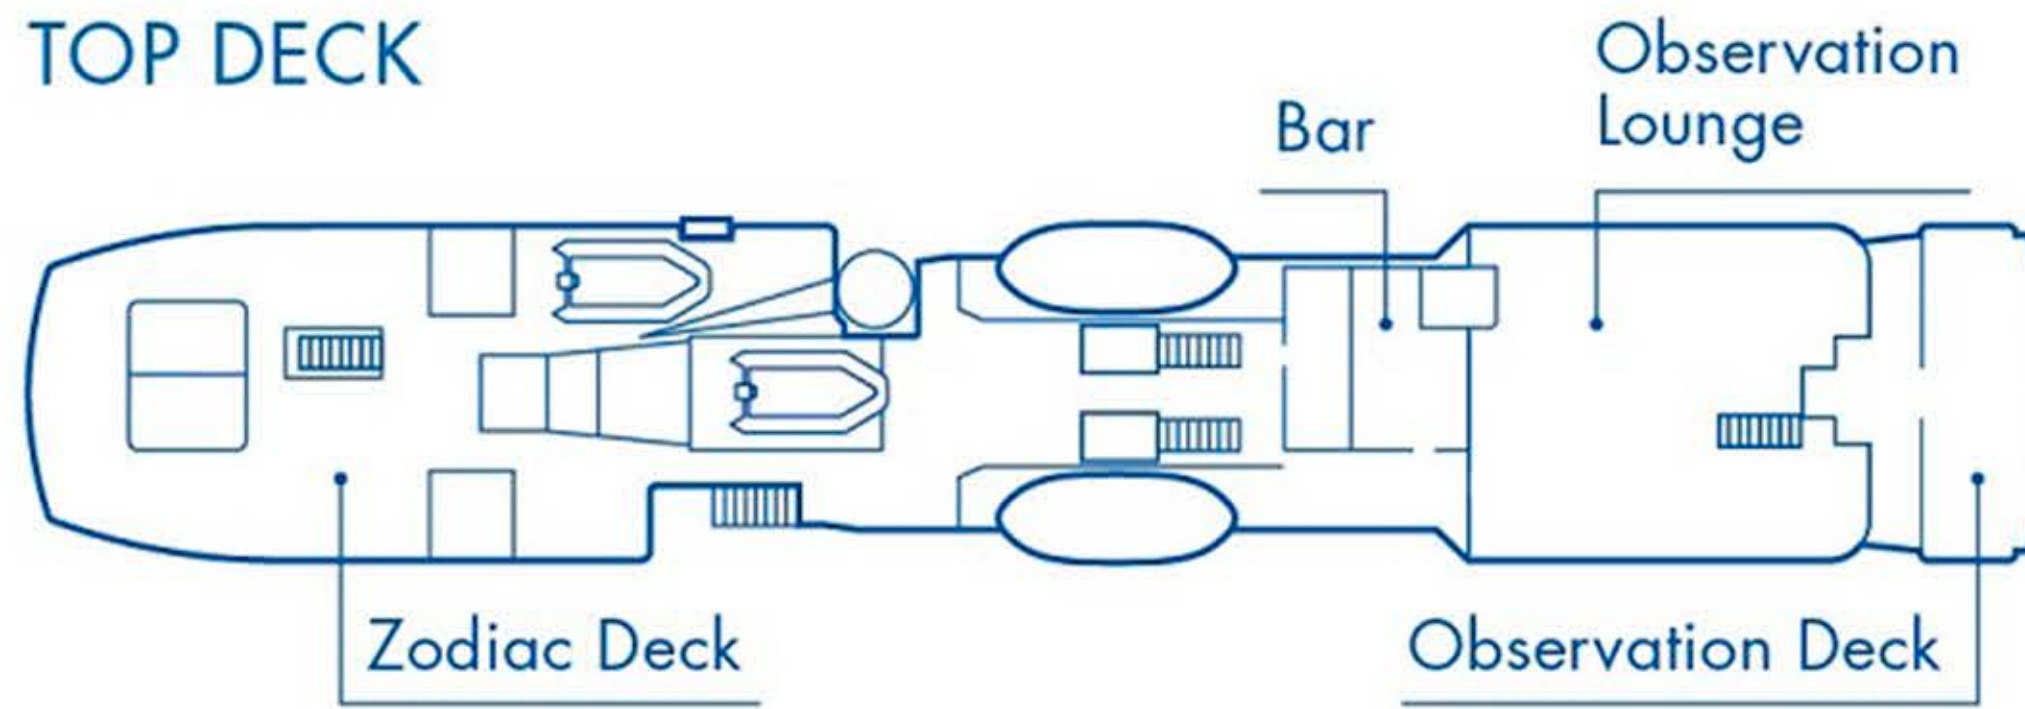

## Deck Plan for Air-Cruises

2024-25 Season

### TOP DECK

### UPPER DECK

### MAIN DECK

CABINS    ● Single    ● Twin    ● Triple

Maximum capacity 67 pax