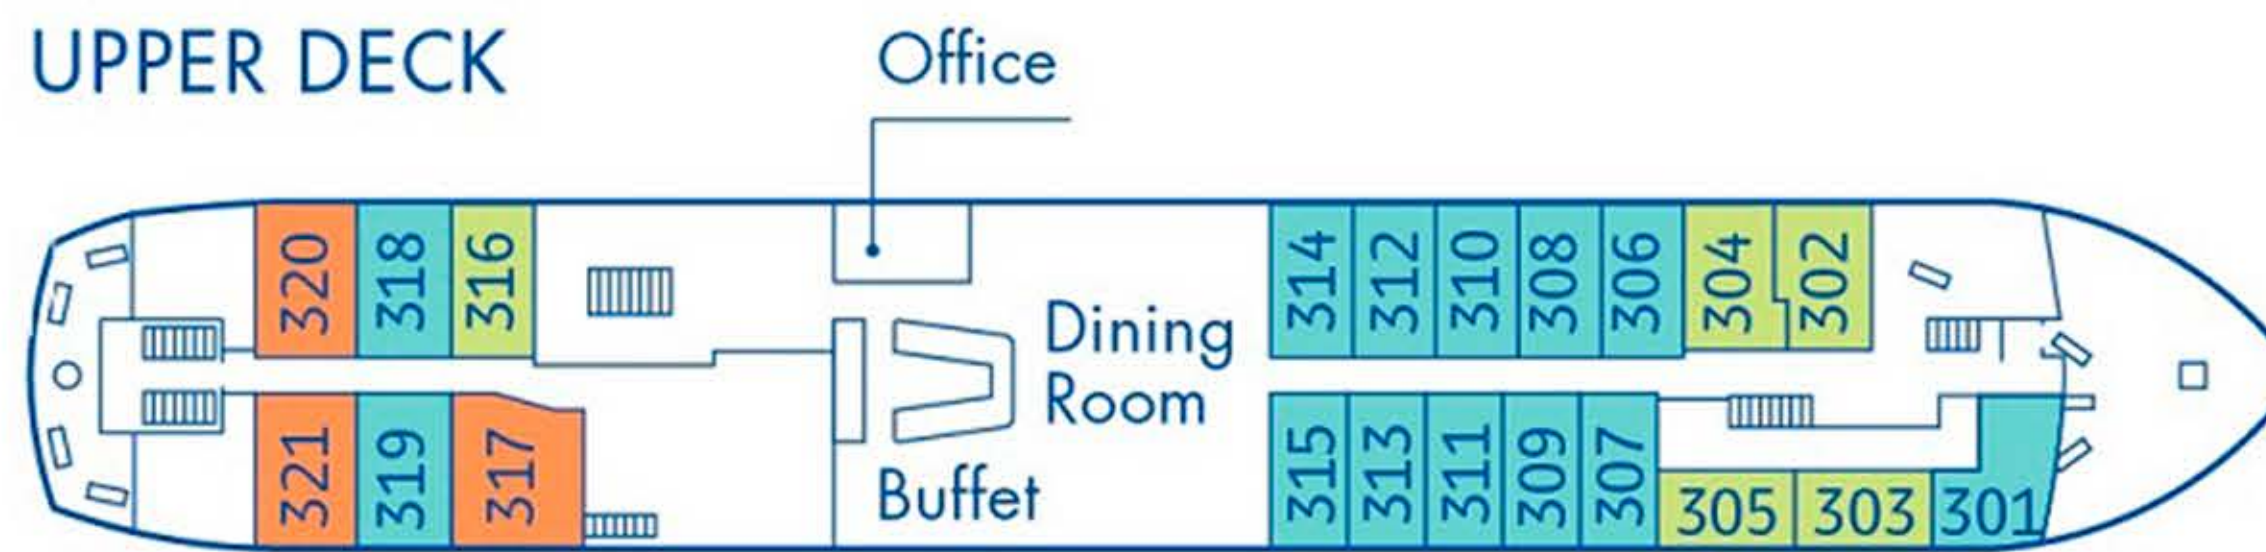

## Deck Plan for Air-Cruises

2024-25 Season

### TOP DECK

### MAIN DECK

CABINS    ● Single    ● Twin    ● Triple

Maximum capacity 67 pax