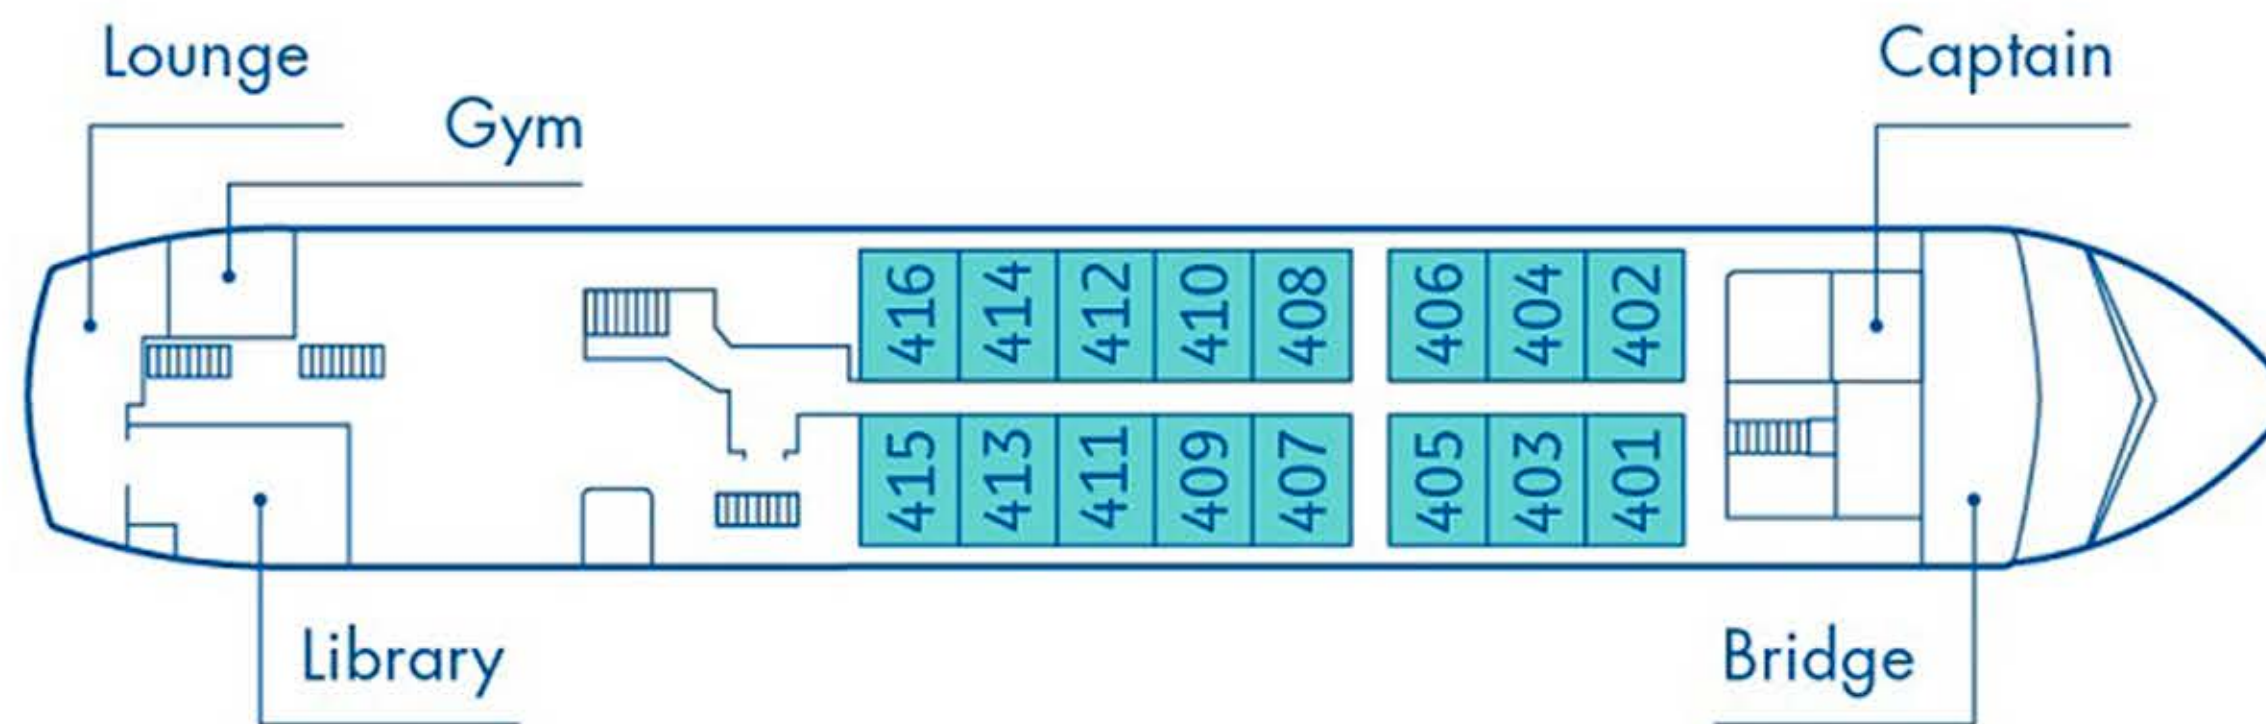

BRIDGE DECK